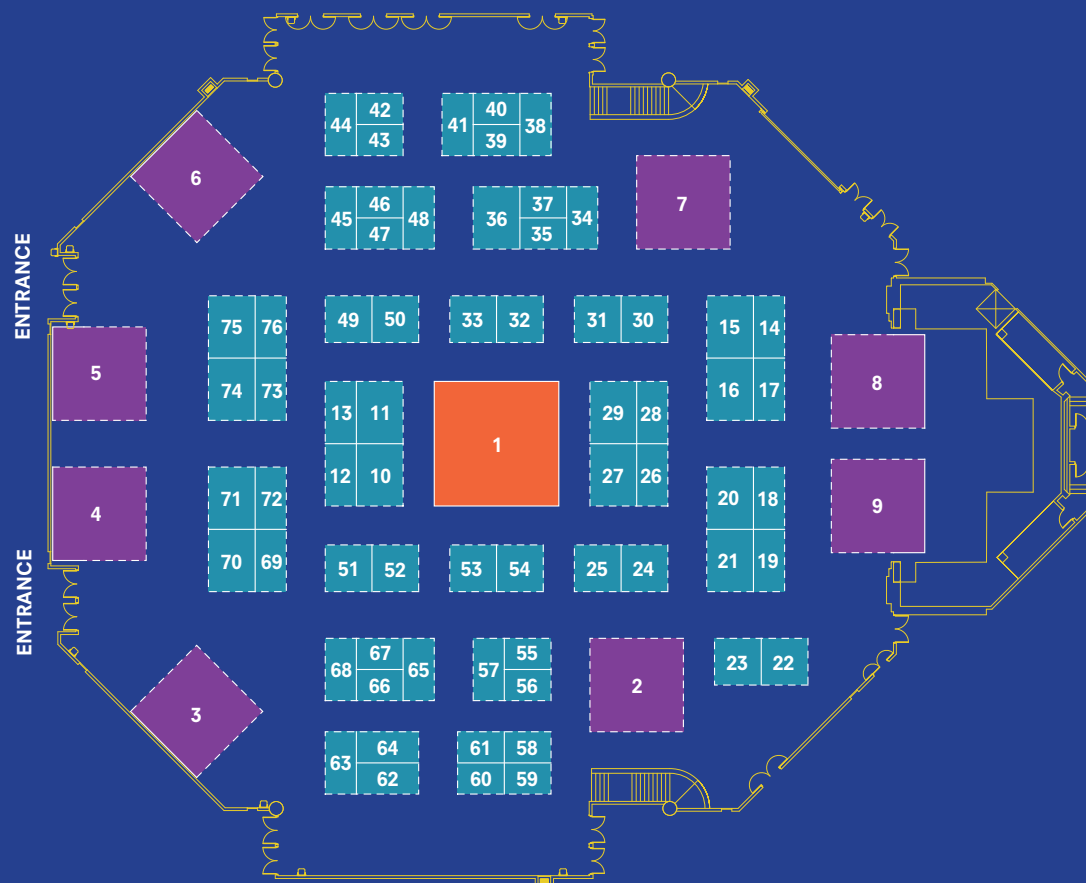

floorplan

3000M² OF PURE INSPIRATION

A truly world-class venue and one of Europe's most high profile exhibition centres.

-  MAIN SPONSOR'S space
-  APPRENTICESHIP INDUSTRY PARTNERS stands
-  All other stands