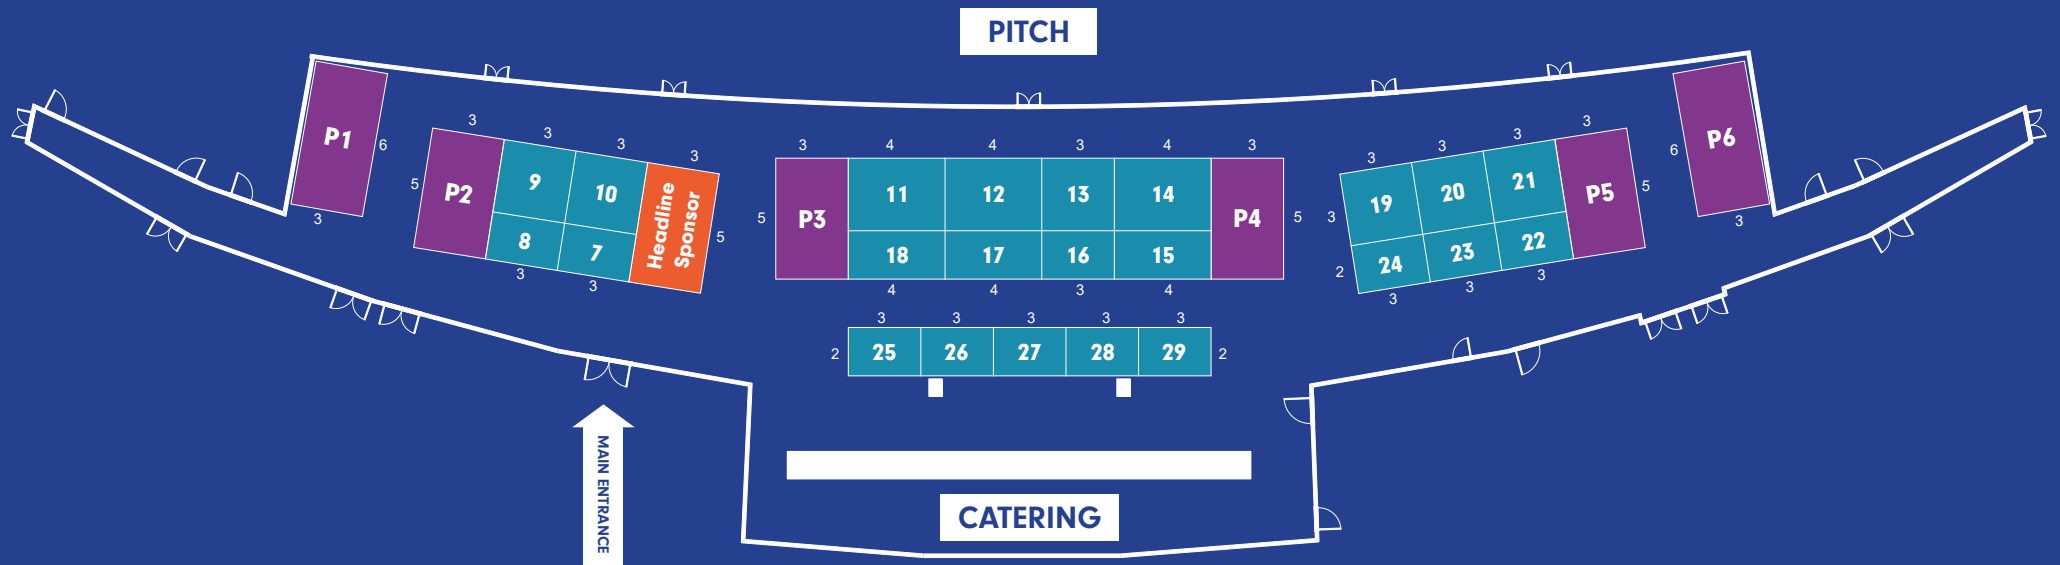

floorplan

LEGENDS LOUNGE, ETIHAD STADIUM, MANCHESTER

-  MAIN SPONSOR'S space
-  INDUSTRY PARTNERS stands
-  All other stands

Floorplan subject to change. Book now to secure your stand. If you wish to have a specific stand please request at the time of booking.