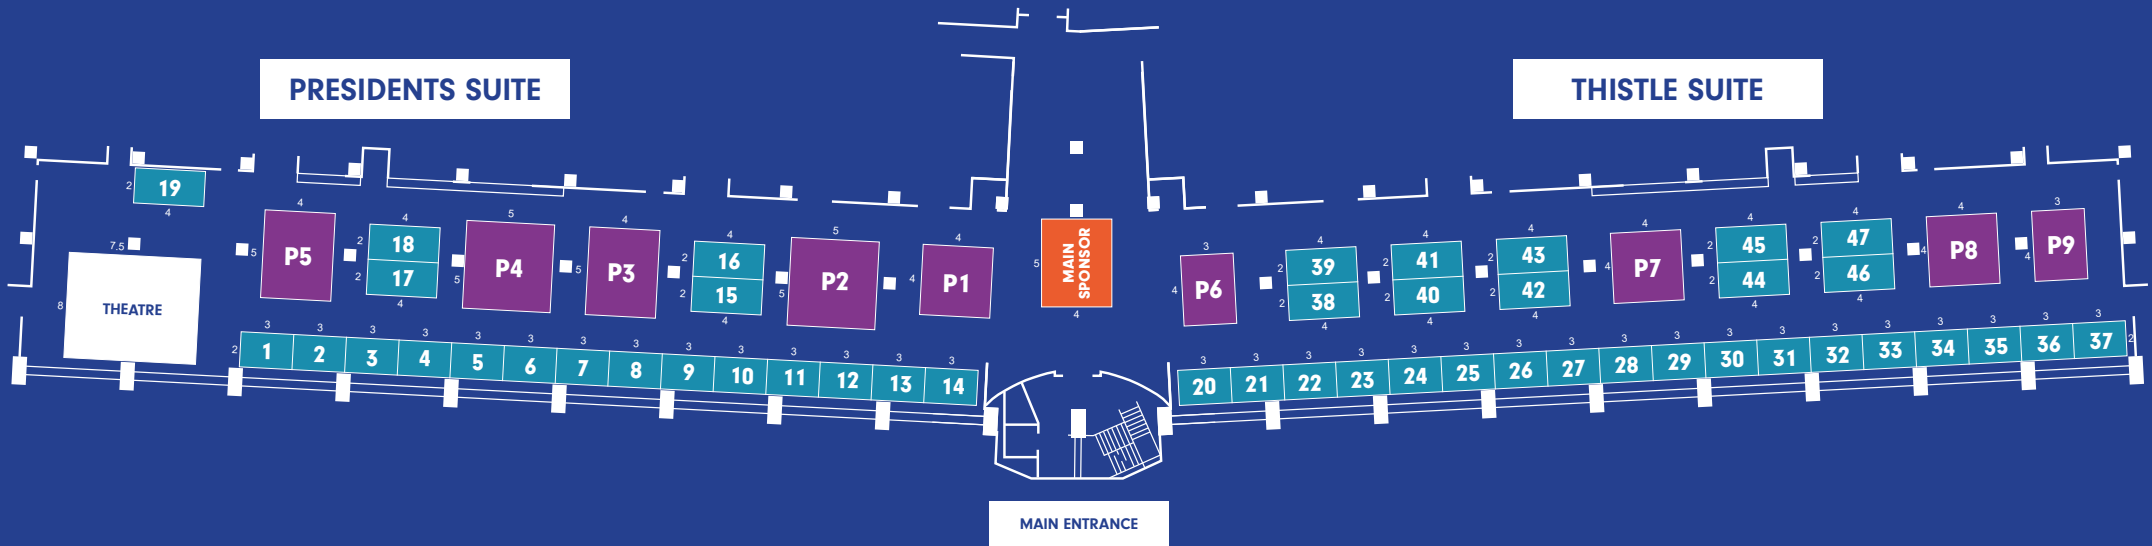

floorplan

MURRAYFIELD STADIUM, EDINBURGH

-  MAIN SPONSOR'S space
-  INDUSTRY PARTNERS stands
-  All other stands

Floorplan subject to change. Book now to secure your stand. If you wish to have a specific stand please request at the time of booking.